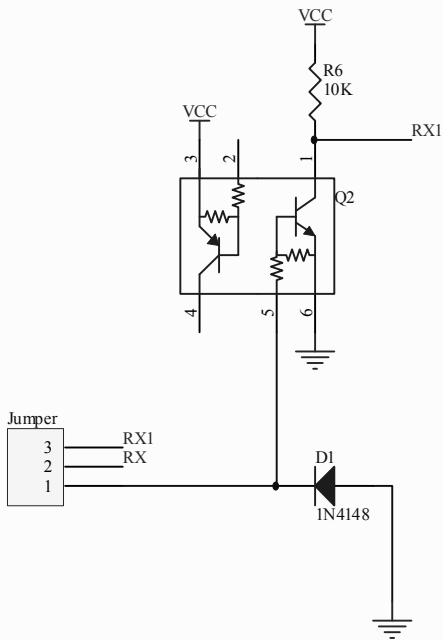

®MCI Electronics
 Copyright © 2011
 www.olimex.cl

Title			Serial LCD Backpack TTL and RS232		
Size	Number	Revision			
A4	Elaborado por: Diego Muñoz Ortiz		Eduardo Illescas		
Date:	24/01/2012	Sheet of			
File:	C:\Diego\Serial LCD Backpack V2.SCHDOC		Drawn By:		