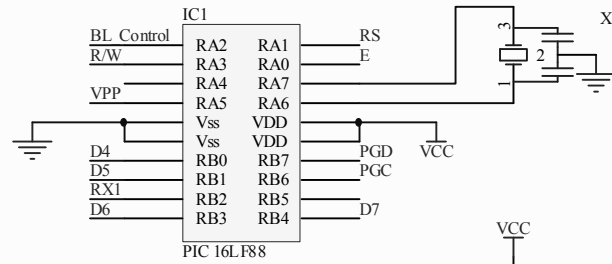

®MCI Electronics
 Copyright © 2011
 www.olimex.cl

Title			Serial LCD Backpack TTL and RS232		
Size	Number	Revision			
A4	Elaborado por: Diego Muñoz Ortiz		Eduardo Illescas		
Date:	24/01/2012	Sheet of			
File:	C:\Diego\Serial LCD Backpack V2.SCHDOC		Drawn By:		