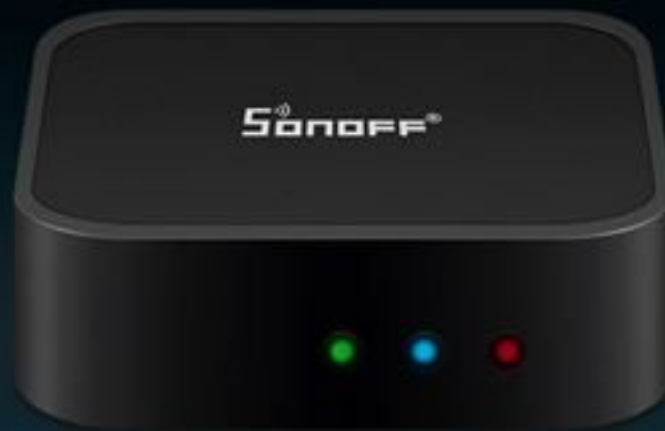

Sonoff RF Bridge 433

Smart Home Assistant,

Make Your 433MHz RF Controlled Appliances Smarter

Quickly set up home security system

Link with security equipment

Work as an alarm center

Working Principal

Easy Installation

1. Power up, press and hold pairing button till blue led fast blinks.

2. Open eWeLink, click"+", enter WiFi info.

3. Added Successfully

Especificaciones

Model: RF Bridge 433

Power Supply: USB 5V

Wireless Standard: WiFi 802.11b/g/n, 433.92MHz

Security Mechanism: WPA-PSK/WPA2-PSK

Product Dimensions: 62*62*20 (mm)

***No soporta controles con tecnología Rolling-code**