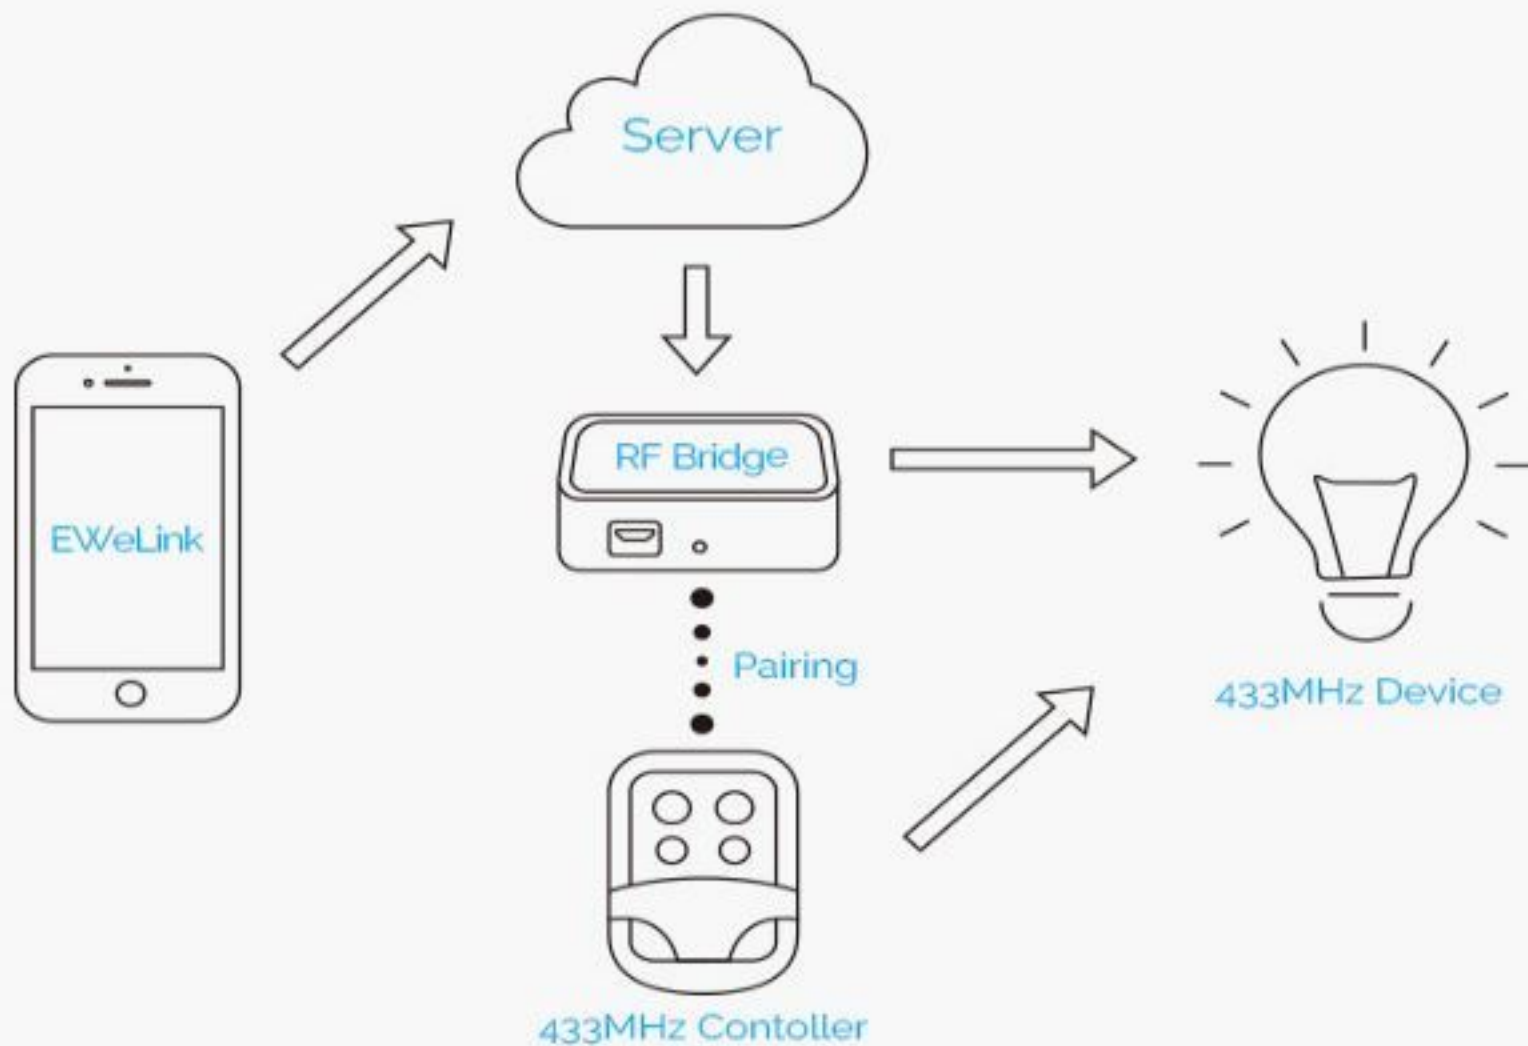

Sonoff RF Bridge 433

Smart Home Assistant,

Make Your 433MHz RF Controlled Appliances Smarter

Quickly set up home security system

Link with security equipment

Work as an alarm center

Working Principal

Easy Installation

1. Power up, press and hold pairing button till blue led fast blinks.

2. Open eWeLink, click"+", enter WiFi info.

3. Added Successfully

Especificaciones

Model: RF Bridge 433

Power Supply: USB 5V

Wireless Standard: WiFi 802.11b/g/n, 433.92MHz

Security Mechanism: WPA-PSK/WPA2-PSK

Product Dimensions: 62*62*20 (mm)

***No soporta controles con tecnología Rolling-code**